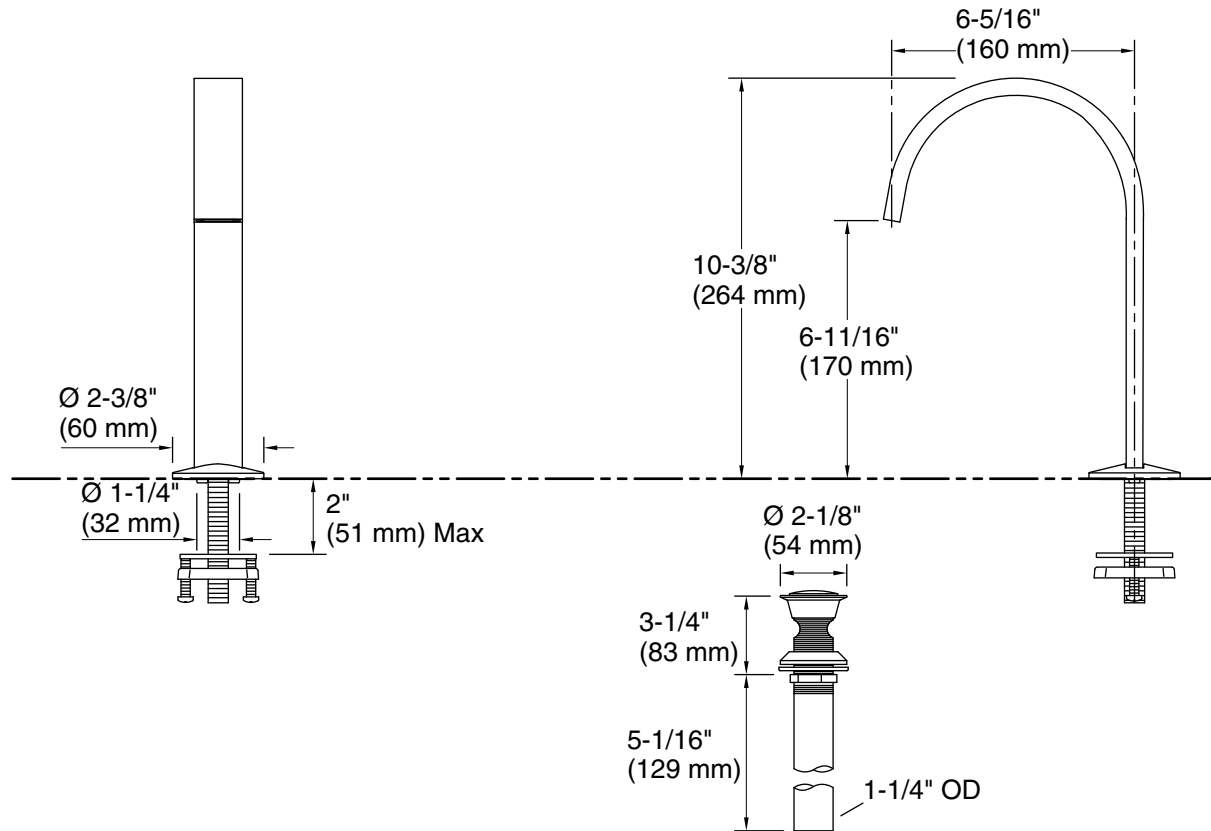

Features

- 6 5/16" spout reach
- 1.2 gpm (4.5 lpm) maximum flow rate at 60 psi (4.14 bar)
- Laminar flow delivers a graceful stream of water
- Includes metal touch-activated drain with 1-1/4" tailpiece
- Coordinate with your choice of Components bathroom sink faucet handles for a personalized design

Technical Information

All product dimensions are nominal.

Faucet:

Flow rate: 1.2 gal/min (4.5 l/min)

Pressure: 60 psi (4.1 bar)

Drain included: Yes

Spout:

Spout reach: 6-5/16" (160 mm)